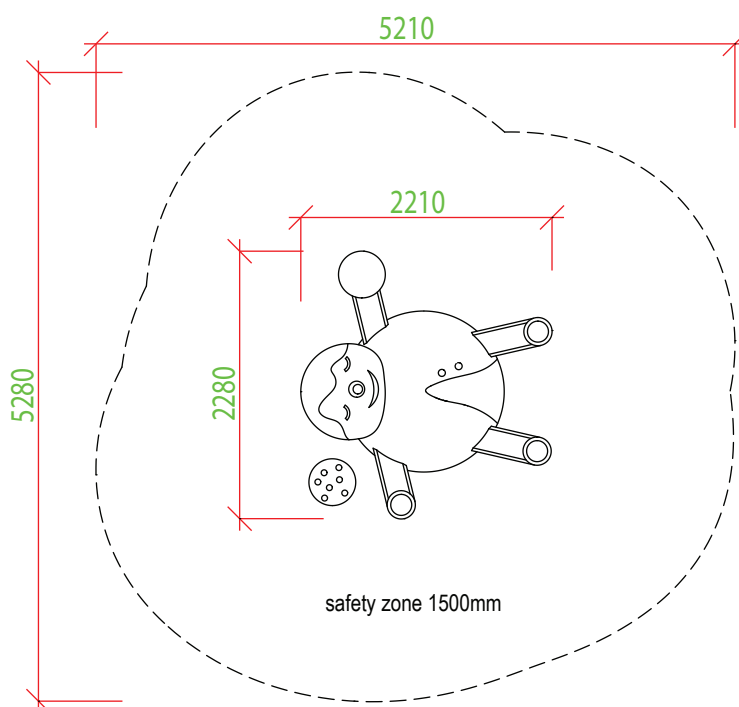

COLOR STABILITY

UV stable

RECOMMENDED SAFETY SURFACE

safety rubber surface in the area of 1500mm around the product (according to EN1177)

PRODUCT SAFETY

certified according to EN1176
complies with ASTM F1487 and CAN/CSA Z614

Our products are handmade, please allow dimensional tolerance up to 40 mm

 375 kg weight	 860 mm critical fall height	 1 hr assembly time	 2 - 10 yrs users' age	 5 max. number of users	 2280 x 2210 x 860 mm dimensions
--	---	--	---	--	---